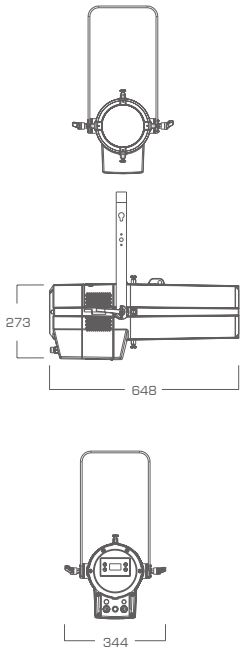

Image projection light ORBIT

DMX 512 **RDM** **IP65**
OUTDOOR RATED

white grey black

356 110
LED Power 240 W Colour Temp Cool White Luminous

356 111
LED Power 240 W Colour Temp Warm White Luminous

LIGHT DISTRIBUTION

15-30° (electronic zoom)

15-30° (electronic zoom)