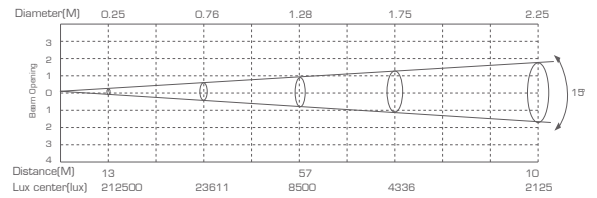

Image projection light ORBIT

DMX 512 **RDM** **IP65**
OUTDOOR RATED

white grey black

356 110
LED Power 240 W Colour Temp Cool White Luminous

356 111
LED Power 240 W Colour Temp Warm White Luminous

LIGHT DISTRIBUTION

15-30° (electronic zoom)

15-30° (electronic zoom)